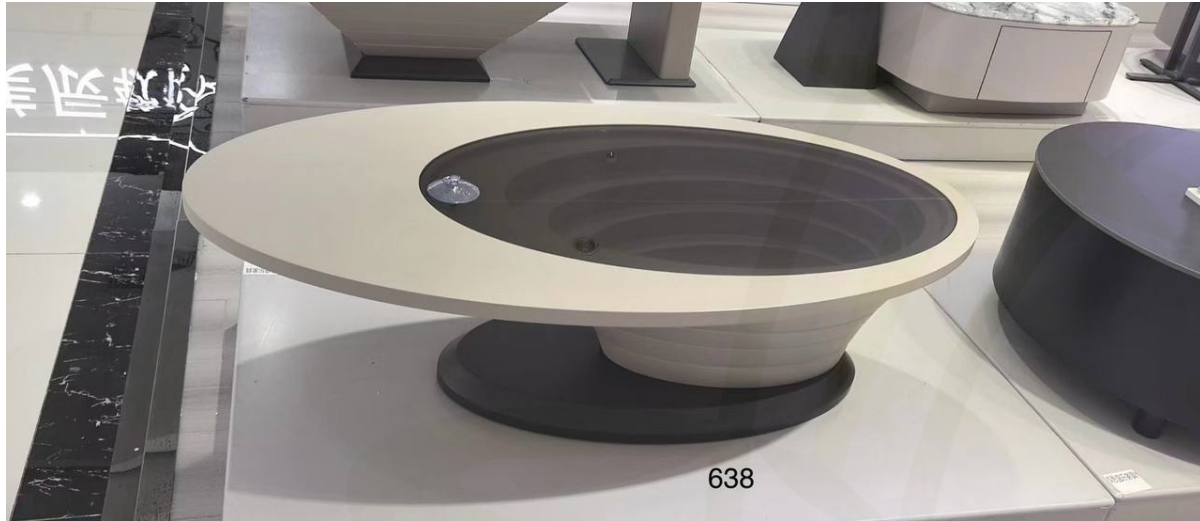

TABLE OF CONTENTS

COFFEE TABLE 2

COFFEE TABLE

CTM-638

[Read More](#)

Price: ₹55,500.00

HTC

CTM-2326