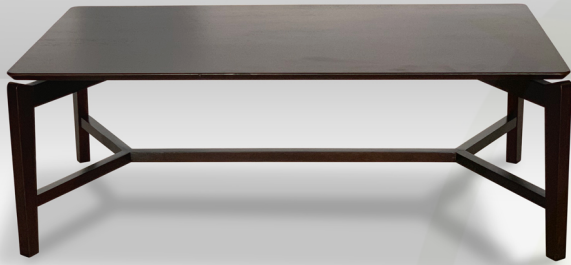

Dox (851)

CTW-DOX(851)

[Read More](#)

Price: ₹9,600.00

HTC